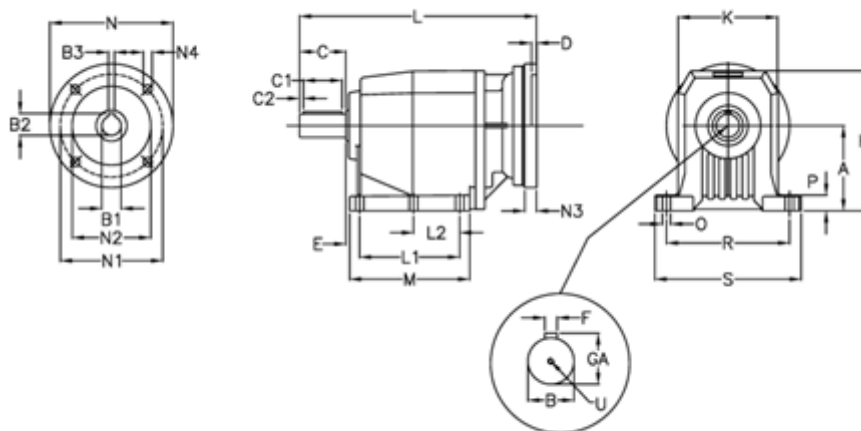

Article number: 40600816901235  
 Description: Helical gearbox  
 C803P-169-P90B5

## Measures

A = 250	D = 4.0	L2 = 0.0	P = 35
B = 80	E = 33	M = 277.0	R = 370
B1 = 24	F = 22	N = 200	S = 440
B2 = 27.3	GA = 85.0	N1 = 165	U = M20x42
B3 = 8	H = 420	N2 = 130	
C = 140	K = 320	N3 = 0	
C1 = 110	L = 533.0	N4 = M10x12	
C2 = 15	L1 = 210.0	O = 26	